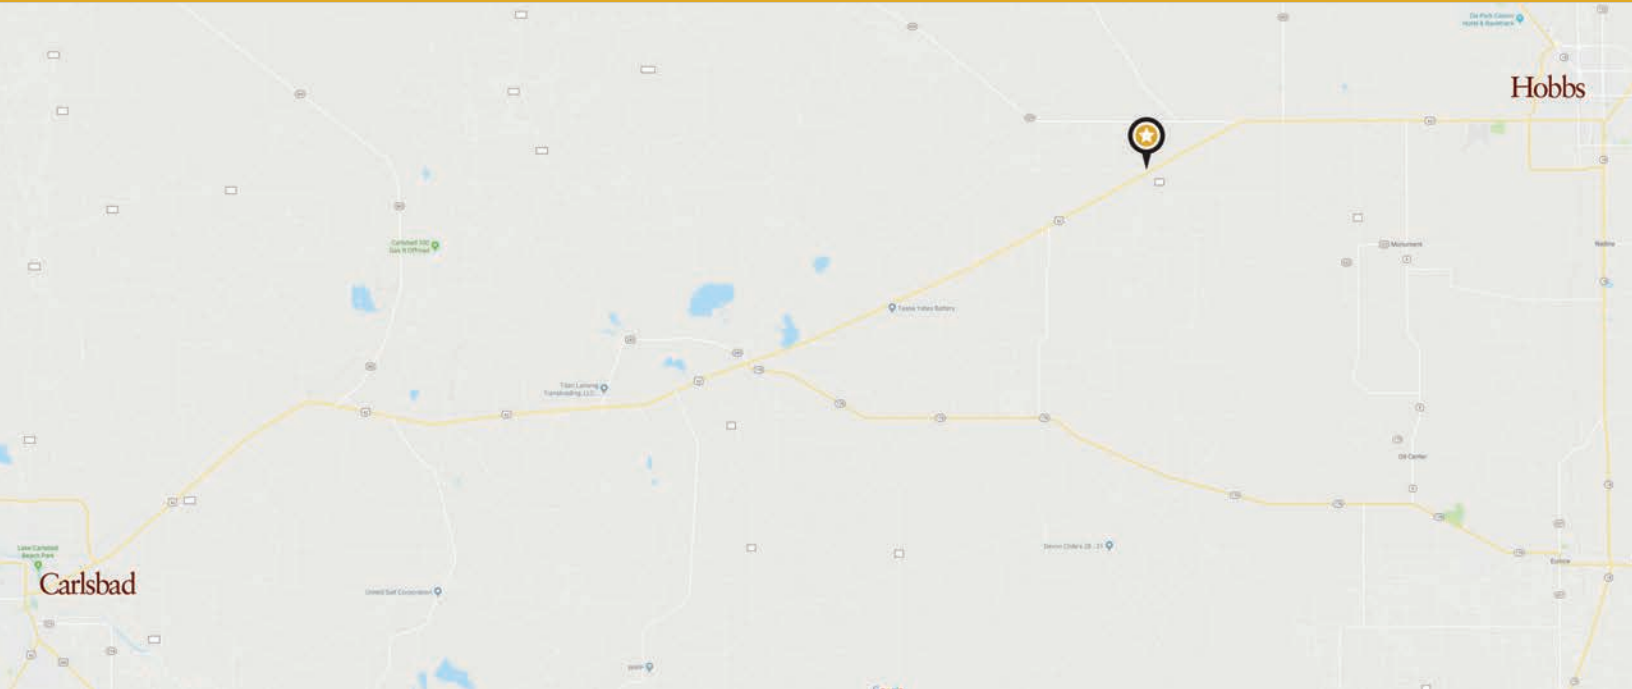

New Mexico Waste Processing Plant Location

Plant Address: 958 W. Pearl Valley Road, Hobbs, NM 88240

Directions from Carlsbad, New Mexico

From Carlsbad, at the intersection of Canal St. and Hwy 180/62:

- Head East on Hwy 180/62 for approximately 50.5 miles
- Look for cell tower on the left side of the highway. Your next turn will be just before tower location.
- Turn left across highway onto Pearl Valley Rd.
- Plant entrance is on the right.

Directions from Hobbs, New Mexico

From Hobbs, NM at the intersection of Hwy 180/62 and NW/SW County Rd:

- Take Hwy 180 West for approximately 16 miles.
- Turn right on Pearl Valley Rd. (located next to a cell tower on right side of hwy.)
- Plant entrance on the right.