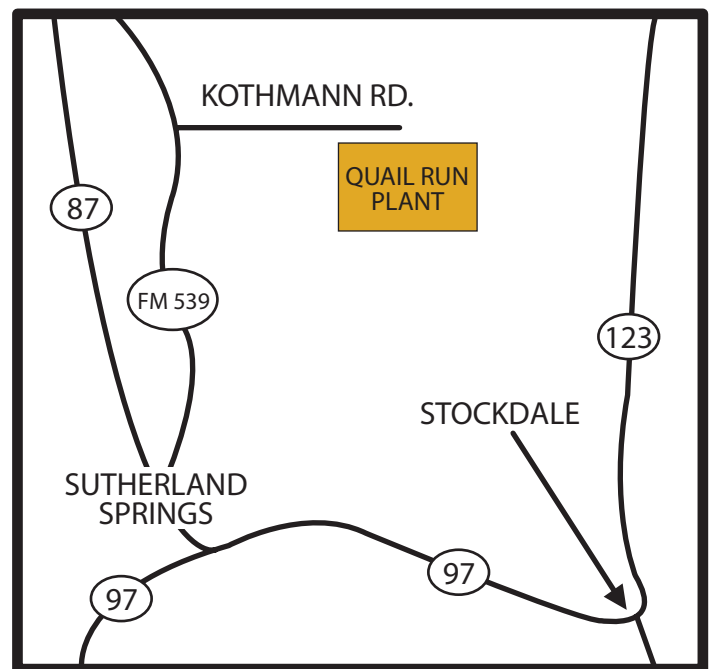

SUTHERLAND SPRINGS PLANT (KOTHMANN ROAD) MAP & DIRECTIONS

MAP & DRIVING DIRECTIONS

Quail Run Services (Sutherland Springs Plant) is located at the end of Kothmann Road approximately 4 miles North of Sutherland Springs, Texas off of FM 539. We are approximately 12 miles West North West of Stockdale, Texas. There is a sign for Kothmann Road off of FM 539 and you can only go East on Kothmann Road.

Once on Kothmann Road, continue to the end, approximately 1.7 miles and you will go into our site straight ahead. Once on our road, you will proceed in and to the left of our T-Drive and back down to the discharging location. We will have an operator on-site to help the drivers.

SPECIAL NOTE(S)

It is important to note that a 20 mph speed limit must be strictly abided by on Kothmann Rd.

QUESTIONS

Please contact 210-267-7999 for any questions.